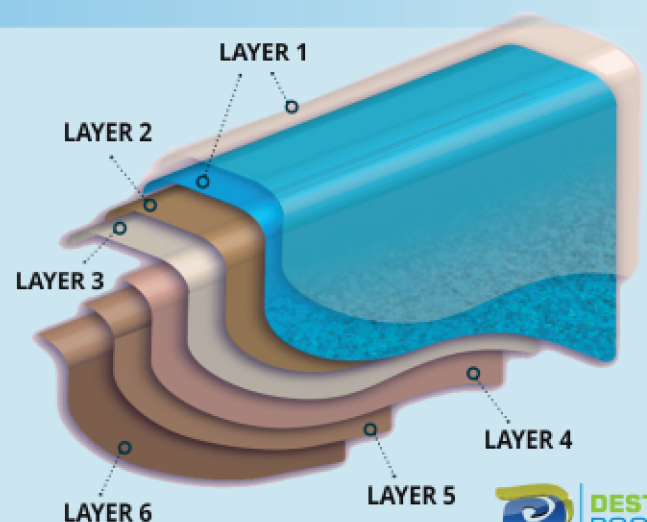

### Our FRP Pools are made of international quality material polymer & resins applied multilayer as follows

- **LAYER 1** - Gel coat (ISONPG)
- **LAYER 2** - Vinyl ester with CSM 450L
- **LAYER 3** - Vinyl ester with WR 650
- **LAYER 4** - CORE MAT with ISO resin
- **LAYER 5** - ISO resin with WR650 +CSM 450 + CSM350
- **LAYER 6** - High Quality Protecting pigmented coat with CSM350 + CSM 450

# AVAILABLE MODELS

Customisation can be done

DESTIN POOLS SUMMING POOL		
MODEL	DEPTH	DIMENSIONS
DP1408	4.4 FT	14FT X 8FT
DP1808	4.4 FT	18FT X 8FT
DP2010	2.5 - 4.4FT	20FT X 10FT
DP2010	4.4 FT	20FT X 10FT
DP2510	2.5-4.4 FT	25FT X 10FT
DP2510	4.4 FT	25FT X 10FT
DP3012	2.5 - 4.4 FT	30FT X 12FT
DP3012	4.4 FT	30FT X 12FT